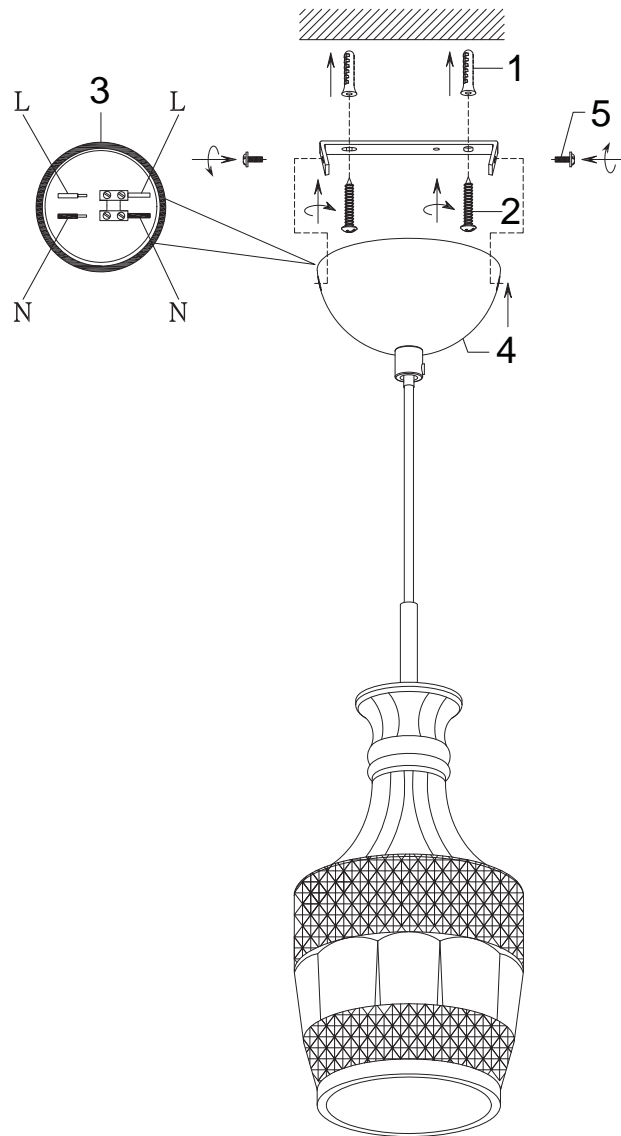

IT'S ABOUT RoMi[®]

C I T Y L I G H T S

BRUSSELS HANGING LAMP

- material: iron, glass
- socket: E14
- maximum watt: 40W

*Have a lot of
bright days with
your lamp!*
XXX

A CONCEPT OF URBAN LIGHTING
WWW.ITSABOUTROMI.NL