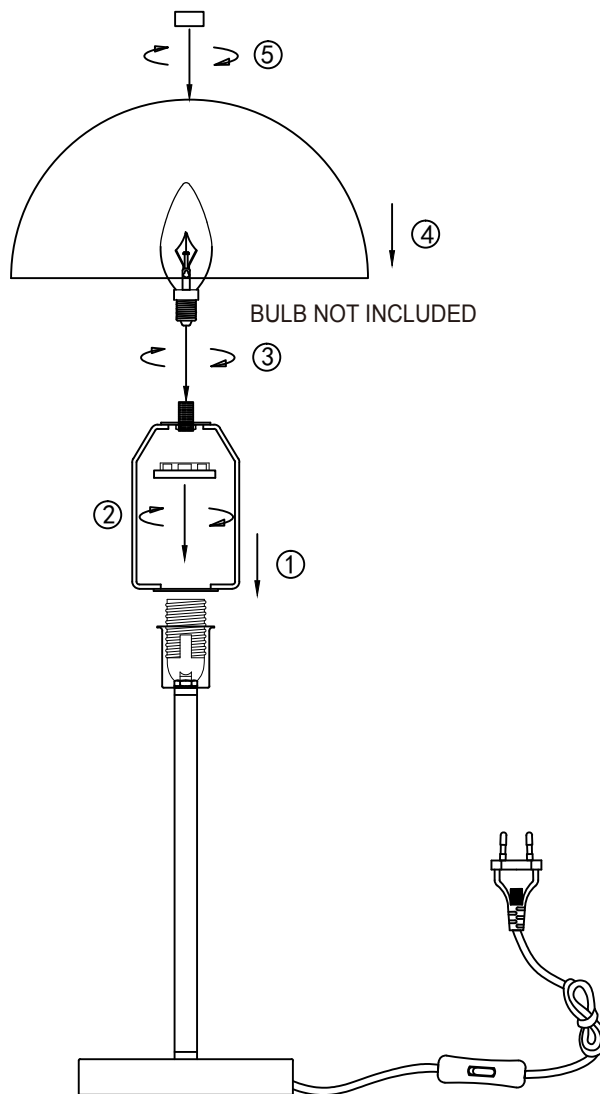

IT'S ABOUT RoMi[®]

C I T Y L I G H T S

TOULOUSE TABLE LAMP

- material: iron, marble
- socket: E14
- maximum watt: 40W

Please note: if the external flexible cable or cord of this luminaire is damaged, it should be replaced by a qualified person in order to avoid hazard.