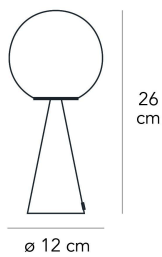

BILIA MINI

Gio Ponti, 1932

Nothing more than a sphere, set in an apparently impossible feat of balance, upon a cone that serves as the base. One of Gio Ponti's many compositional magic tricks, designed in 1932. The counterbalancing of two elementary geometric forms results in an original, perfectly proportioned object. An unpretentious composition, enriched by the extraordinary balance of its proportions and the stylish discretion of non-reflective materials. The light is diffused and valorized by the geometrical simplicity of the design. In designing Bilia, Gio Ponti imagined a smaller version in a range of "spray colours". From those handwritten notes of the original project, FontanaArte presents Bilia Mini in new breathtaking chromatic variations.

Table lamp with diffused light not dimmable. Painted metal frame. Diffuser made of white blown glass with satin-finish. Transparent power cable, plug and switch. European two-pole plug. Bulb not included.