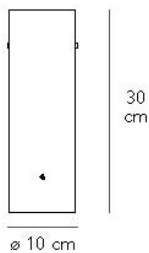

MADE IN

IT

MATERIAL DESCRIPTION

glass, metal

ALIMENTATION CABLE

Black

COLOR DESCRIPTION SKU

grey fumè

DIMMER

Dimmer included

GROUP TENSION

Integrated Led