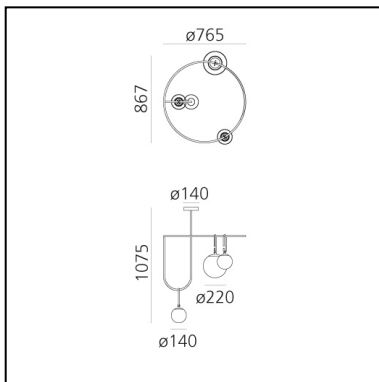

nh S4 Circulaire

Neri&Hu

IP20    Dimmbar: 

LUMINAIRE

- Watt: **23W**
- Spannung (V): **220-240V**
- Lichtstrom (lm): **1886lm**
- Efficiency: **77%**
- Efficacy: **82.01lm/W**
- CRI: **80**

BESCHREIBUNG

nh continues the study on the dynamic interaction of expertise, details, materials, form, and light that Neri&Hu are developing with Artemide. The selected materials represent a perfect combination of tradition and innovation, as well as the expression of responsible and sustainable design, also conveyed by the use of a lowconsumption retrofit LED source. Like all the projects designed by Neri&Hu, nh offers a reinterpretation of the Oriental culture and tradition with a constant contemporary approach. With surprising lightness and elementary movements nh creates a landscape of elements generating – either individually or combined with each other – a non-static balanced composition characterized by elegant colour and material matching.

FUNKTIONEN

- Produktcode: **1278010A**
- Farbe: **Black/brass**
- Installation: **Pendelleuchte**
- Material: **Blown glass, brushed brass**
- Serie: **Design Collection**
- Anwendungsbereich: **Innenbeleuchtung**
- design: **Neri&Hu**

DIMENSION

- Länge: **765 mm**
- Breite: **867 mm**
- Höhe: **1075 mm**
- Durchmesser Fuß: **140 mm**

LICHTQUELLEN NICHT ENTHALTEN

- Kategorie: **LED RETROFIT**
- Anzahl: **1**
- Watt: **15W**
- Sockel: **E27**
- Kategorie: **LED RETROFIT**
- Anzahl: **2**
- Watt: **5W**
- Sockel: **E14**