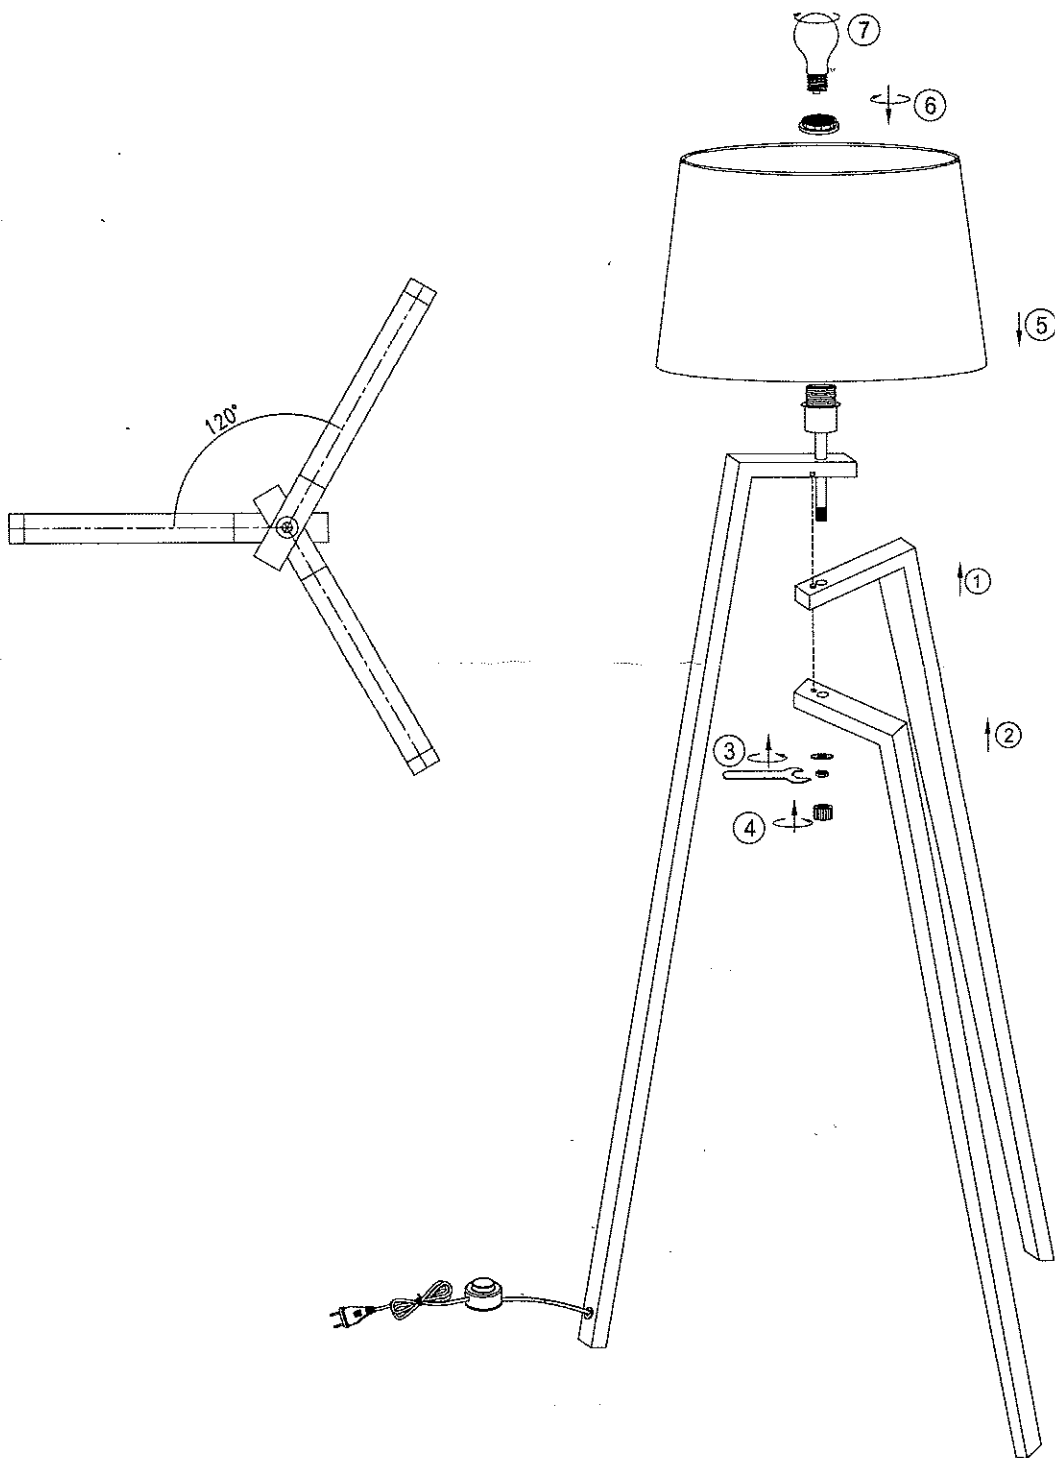

Bedienungsanleitung

SOMPEx[®]
lighting

Art.-Nr.: 88478

Name: TRIOLO

Instruction manual

SOMPEx[®]
lighting

Art.-No.: 88478

Name: TRIOLO