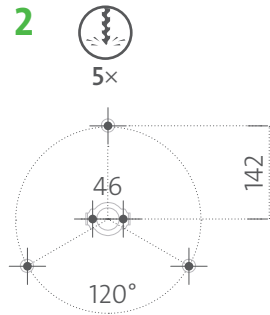

bu6-600-G5-p/-p-u

PENDELLEUCHE PENDING LUMINAIRE