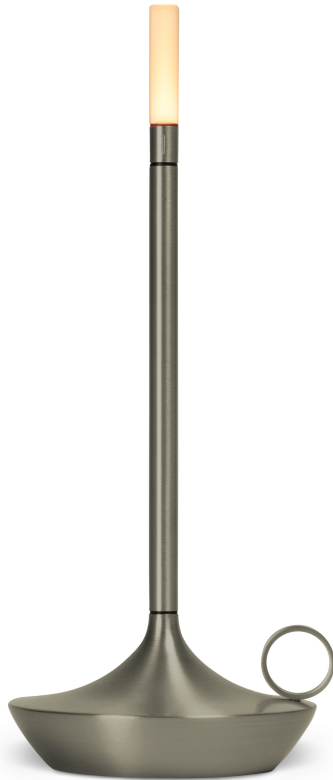

wick

Wick Graphite Portable Table Light GP2043-G

	North America	Worldwide
Light Source	1W LED	1W LED
Color Temperature	2600K	2600K
Cord	USB-C	USB-C
Battery	Rechargeable Lithium	Rechargeable Lithium
Battery Life	7-70 hours dependent on setting	7-70 hours dependent on setting
Battery Charge Time	2A Current: 1.5 hrs, 1A Current: 3 hrs	2A Current: 1.5 hrs, 1A Current: 3 hrs
Material	Plated Aluminum, Acrylic	Plated Aluminum, Acrylic
Size	Ø 4.7, H 10.2 (in)	Ø 12, H 26 (cm)
Weight	0.6lbs	0.27kg
Modes	Touch: (H) high, (M) medium, (L) low, (P) Pulse	Touch: (H) high, (M) medium, (L) low, (P) Pulse
Country of origin	PRC	PRC
Certification	-	CE

For use in a dry location. Do not use aggressive detergent to clean.

**Designed in Seattle,
Washington, USA.**