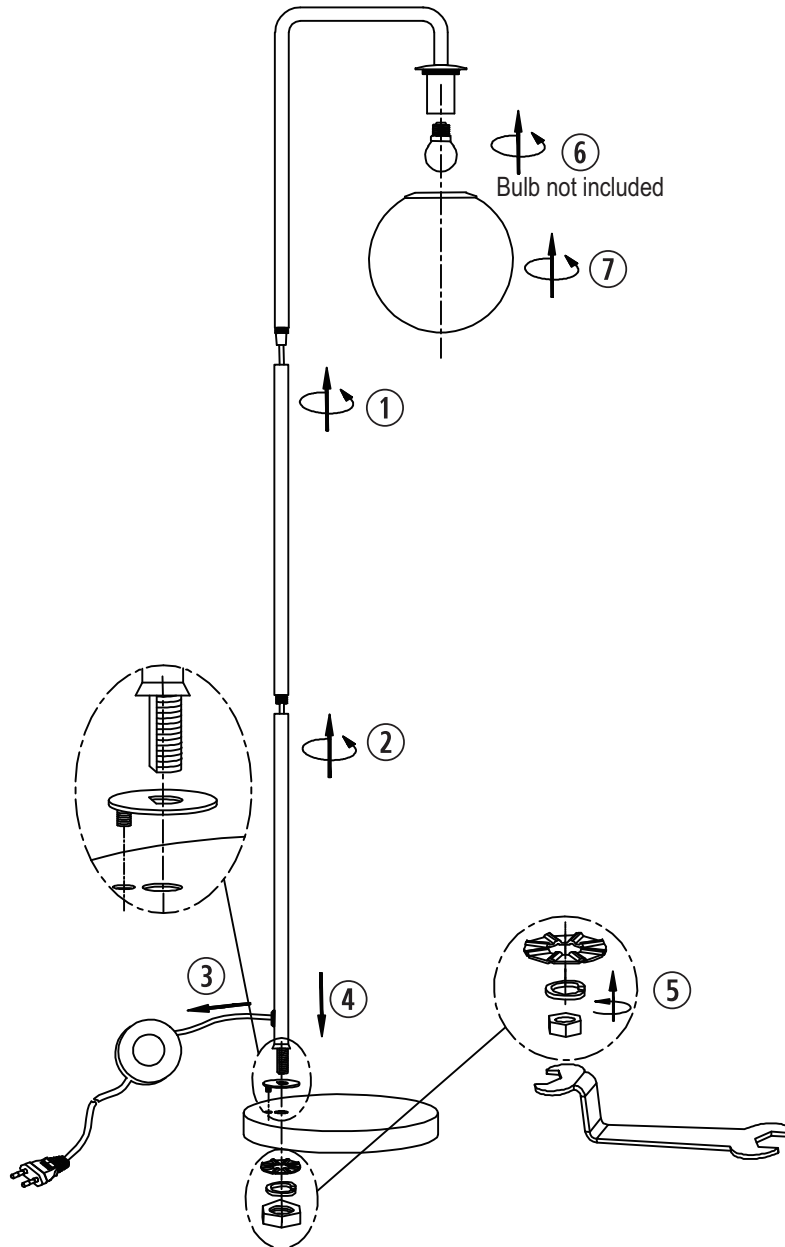

IT'S ABOUT RoMi[®]

C I T Y L I G H T S

WARSAW FLOOR LAMP

- material: iron, marble, glass
- socket: E27
- maximum watt: 40W

Please note: if the external flexible cable or cord of this luminaire is damaged, it should be replaced by a qualified person in order to avoid hazard.