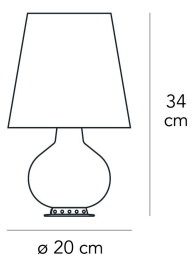

FONTANA SMALL

Max Ingrand, 1954

Designed in 1954 by the famous French Master glassmaker and decorator Max Ingrand, this lamp was originally named 1853 and, at a later time, Fontana, in homage to the company of which the Master was Artistic Director for a decade. For design enthusiasts and connoisseurs of the brand's history, 1853 still remains as a sort of nickname. The first symbol of timeless object of design, still today best seller and evergreen design icon, Fontana is the abat-jour par excellence. The peculiarity of Fontana is its multiple light sources: both the base and the lampshade contain one or more. The larger version also allows indirect lighting, thanks to an additional source that projects a beam of indirect light upwards. The differentiated light sources make it possible to satisfy different lighting needs: from a soft, relaxing glow to a sharp beam for reading to suggestive ambient light. Available also with Led light sources. A fabulous lamp in frosted white blown glass, already riedited in a total black variant, it is now proposed in a colored and brand new version - light grey and purple amethyst - to reinforce the contemporaneity of the project. "Light and colour are centrainly the most specific elements in nature. With them we have RELIEF, MOTION, LIFE" stated Max Ingrand. "Actually the history of architecture tells us what was the role of illuminated, opaque, translucent colour in interior and exterior architecture (...)Light was no longer just a means to breathe life into colour but became a means to breathe life into an entire architecture."

Table lamp with indirect and dimmable light. Painted metal frame. Diffuser and base made of satin brass. Black power cable, dimmer and plug. European two-pole plug. Bulb not included.

MADE IN

IT

MATERIAL DESCRIPTION