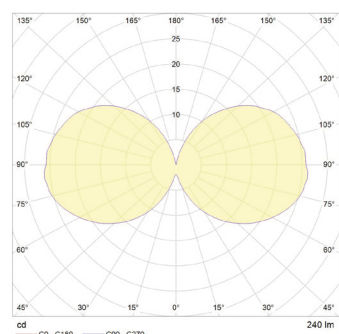

PLUTO

3W | 240 lm | 2700K

PLUT-3W-2700K-E14-NT

Pluto 3W 2700K E14 Non-Tinted LED Bulb

tala®

PHYSICAL

Bulb diameter:	45 mm
Bulb length:	72 mm
Glass shape:	G45
Base:	E14
Materials:	glass and nickel
Glass finish:	Clear
Weight:	16g
Max. working temp.:	Max. 40°C
IP rating:	IP54

ELECTRICAL

Power:	3W
Current:	0.01 A
Voltage:	220-240V~ V
Frequency:	50/60Hz
Power factor:	0.9
Efficiency:	80 lm/W
Lifetime:	30000 hrs

ILLUMINATION

CCT:	2700K
Lumens:	240 lm
Incandescent equiv.:	24W
Flicker:	<5%
Beam angle:	360°
Light source:	LED
CRI:	95Ra
R9:	65
TM30 - Rg	100
TM30 - Rf	90