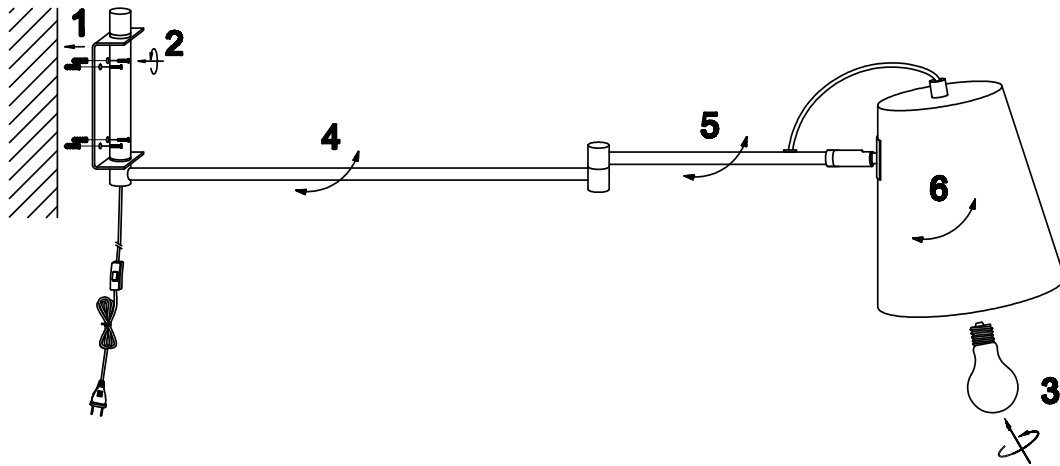

## BRISBANE WALL LAMP

Bulb not included

ITEM NO.: BRISBANE / W / B

BRISBANE / W / W

BRISBANE / W / GG

SIZE: 91cm L x 18cmW X 26cmH

SOCKET: E27, Max.25W or 5W CFL

*Have a lot of  
bright days with  
your lamp!*