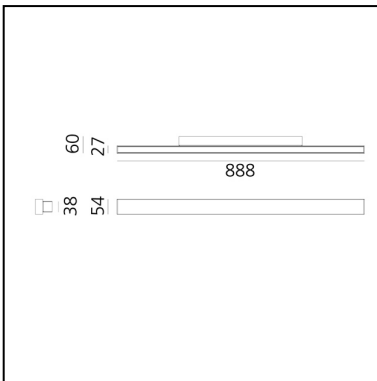

A.24 - Wall - 90 - 2700K - Brushed Silver

Carlotta de Bevilacqua

LUMINAIRE

- Watt: **45W**
- Lichtstrom (lm): **3901lm**
- CCT: **2700K**
- Efficiency: **56%**
- Efficacy: **86.69lm/W**
- CRI: **90**
- Dimmable Typology: **Push/DALI**

BESCHREIBUNG

A.24 wall is a functional and highly efficient solution. The aluminum profile, only 24 mm thick, accommodates a diffused optics for both direct and indirect emission. The minimal structure does not protrude from the wall and, with three different powers and dimensions, A.24 wall responds to the needs of professional or residential applications.

FUNKTIONEN

- Produktcode: **BK21015**
- Farbe: **Brushed Silver**
- Installation: **Wandleuchte**
- Serie: **Architectural Indoor**
- design: **Carlotta de Bevilacqua**

DIMENSION

- Länge: **888 mm**
- Breite: **60 mm**
- Höhe: **54 mm**