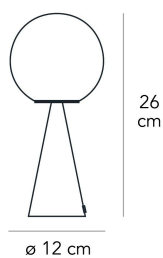

BILIA MINI

Gio Ponti, 1932

Nothing more than a sphere, set in an apparently impossible feat of balance, upon a cone that serves as the base. One of Gio Ponti's many compositional magic tricks, designed in 1932. The counterbalancing of two elementary geometric forms results in an original, perfectly proportioned object. An unpretentious composition, enriched by the extraordinary balance of its proportions and the stylish discretion of non-reflective materials. The light is diffused and valorized by the geometrical simplicity of the design. In designing Bilia, Gio Ponti imagined a smaller version in a range of "spray colours". From those handwritten notes of the original project, FontanaArte presents Bilia Mini in new breathtaking chromatic variations.

Table lamp with diffused light not dimmable. Painted metal frame. Diffuser made of white blown glass with satin-finish. Transparent power cable, plug and switch. European two-pole plug. Bulb not included.