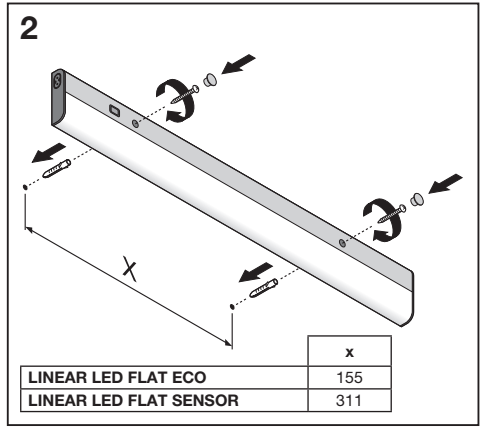

LINEAR LED FLAT

Linear LED Flat ECO

Linear LED Flat Sensor

	EAN	W	lm	K	V~	Hz	PF
LINEAR LED FLAT ECO 830	4058075264144	5	300	3000	220-240	50/60	>0.5
LINEAR LED FLAT ECO 840	4058075264328	5	320	4000	220-240	50/60	>0.5
LINEAR LED FLAT SENSOR 830	4058075264410	12	760	3000	220-240	50/60	>0.5
LINEAR LED FLAT SENSOR 840	4058075264618	12	840	4000	220-240	50/60	>0.5