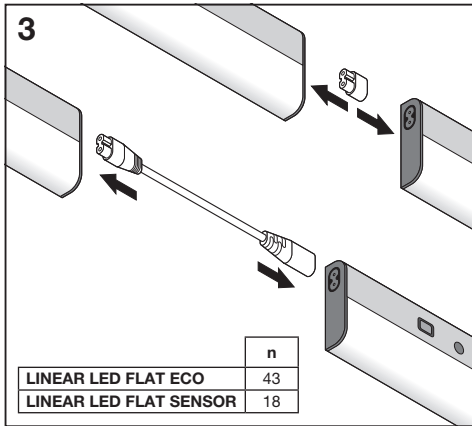

LINEAR LED FLAT

Linear LED Flat ECO

Linear LED Flat Sensor

	EAN	W	lm	K	V~	Hz	PF
LINEAR LED FLAT ECO 830	4058075264144	5	300	3000	220-240	50/60	>0.5
LINEAR LED FLAT ECO 840	4058075264328	5	320	4000	220-240	50/60	>0.5
LINEAR LED FLAT SENSOR 830	4058075264410	12	760	3000	220-240	50/60	>0.5
LINEAR LED FLAT SENSOR 840	4058075264618	12	840	4000	220-240	50/60	>0.5