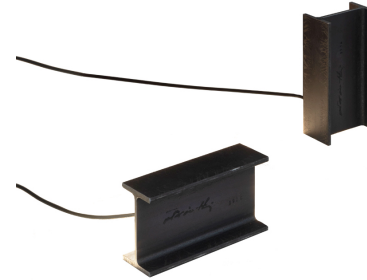

# MINI MAIS PLUS QUE CELA JE NE PEUX PAS

*Rudy Ricciotti*

An object, a lamp, a symbol for what has become a Manifesto of Rudy Ricciotti work and philosophy: the light of Mais Plus Que Cela Je Ne Peux Pas is inspired by the footbridge of the Museum of European and Mediterranean Civilizations in Marseille, also conceived by Rudy Ricciotti and which has become one of the visual identifications of the French city.

## TABLE MINI

---

### LAMPING

Source	linear LED
Total power	2,4W
Emission	direct/indirect
Switching	switch on cable
Tension	110-240V
Color temperature	2700K
Luminous flux	200lm
Typ CRI	85
IP class	20
Materials	steel
Notes	cable length 3m

### Structure

raw metal  
gold painted