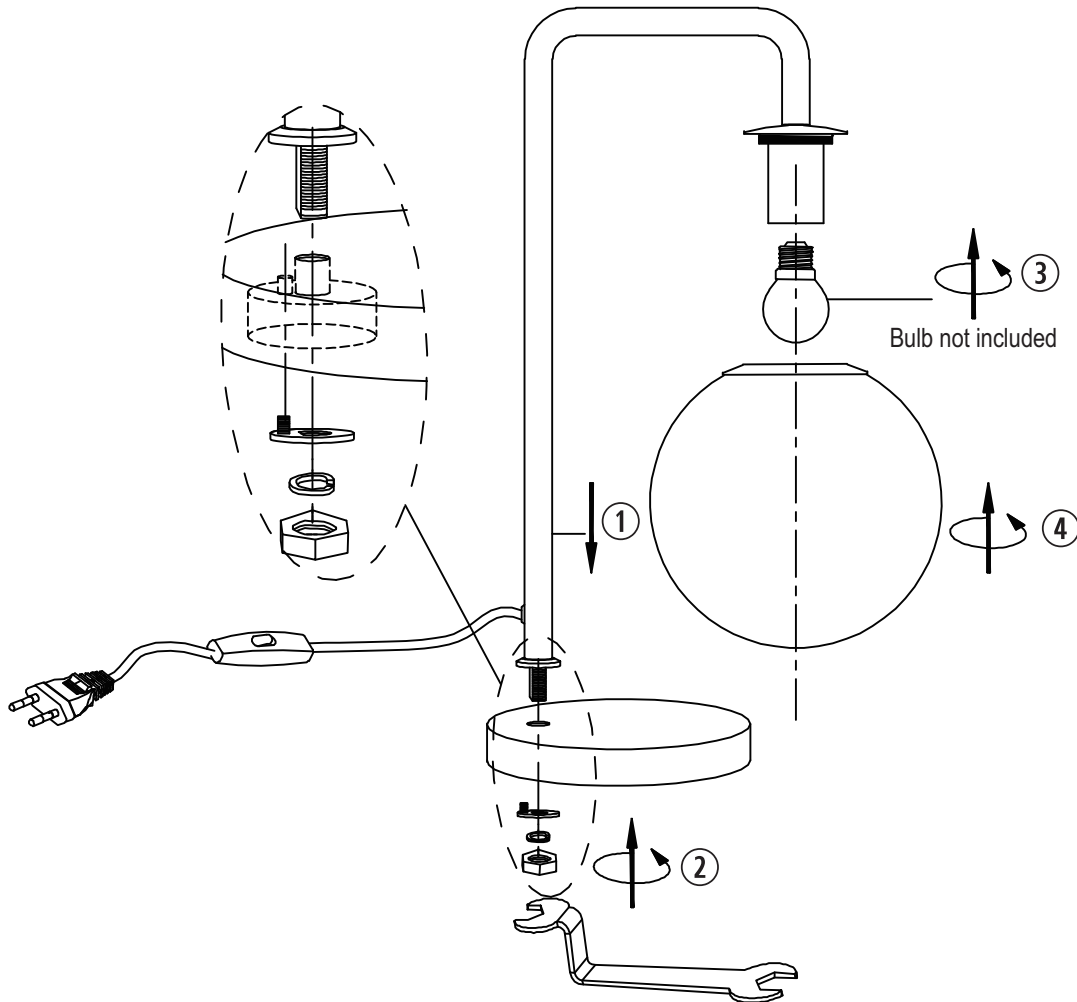

IT'S ABOUT RoMi[®]

C I T Y L I G H T S

WARSAW TABLE LAMP

- material: iron, marble, glass
- socket: E27
- maximum watt: 40W

Please note: if the external flexible cable or cord of this luminaire is damaged, it should be replaced by a qualified person in order to avoid hazard.