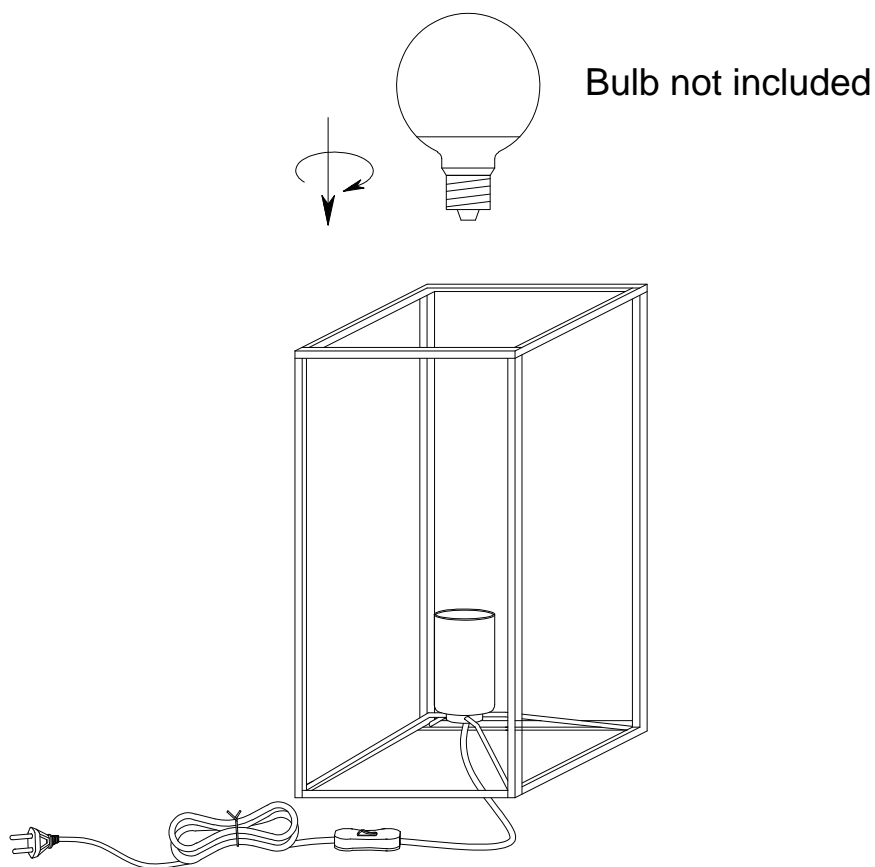

IT'S ABOUT RoMi[®]

C I T Y L I G H T S

ANTWERP TABLE LAMP

ITEM NO.: ANTWERP/T/B
ANTWERP/T/W

SIZE: 15CM L X 15CM W X 30CMH MAX
MAX. 40W / E27, 8W CFL

*Have a lot of
bright days with
your lamp!*
XXX

A CONCEPT OF URBAN LIGHTING
WWW.ITSABOUTROMI.NL