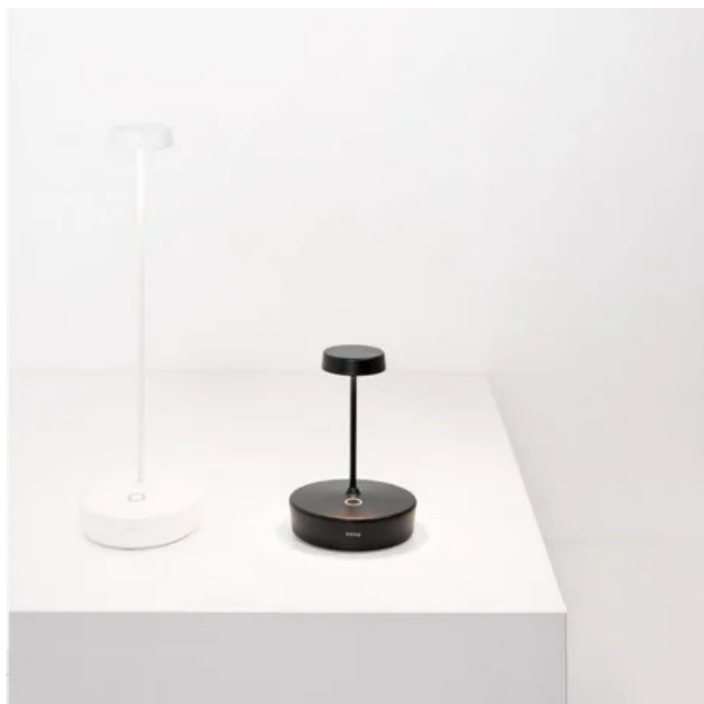

Swap mini _Table

Swap mini is a rechargeable battery-powered cordless table lamp. A "touch" control on the base allows switching on/off and dimming. It is suitable for both indoor and outdoor use (except gold and silver finishes). An electronic control system monitors the remaining autonomy and ensures a constant luminous flux until the battery runs out. Recharging is therefore optimized and always properly done. The lamp comes with a contact charging base; the battery charger is not included. Swap mini can be customized choosing from a range of ceramic lampshades, to be purchased separately

Ø 4,9 cm
Ø 1,9 in

14,8 cm
5,8 in

1,4 cm
0,6 in
2,8 cm
1,1 in

Ø 10 cm
Ø 3,9 in

LED dimmable IP65

LD1011

	White	B3		Corten	R3
	Black	N3		Glossy gold	O3
			Not suitable for outdoor use		
	Glossy chrome	C3		Capri blue	K3
			Not suitable for outdoor use		
	Lilac	L3		Apple green	V3
	Orange	Z3			

DESIGN IN ITALY BY ZAFFERANO SRL, MADE IN PRC

Zafferano SRL - Viale dell'Industria, 26 31055 Quinto di Treviso
- Italy www.zafferanoitalia.com

Swap mini _Table

Lighting specifications

source	LED
type	SMD
total power	2,0 W
power LED	1.4 W
color temperature	2700 K
lumen lamp	183 lm
lumen LED	267 lm
beam angle	100°
CRI	> 90
class	C
dimmer	TOUCH DIMMER
motion sensor	NO

Black

LD0350RP

33 cm • 51 cm • 5.8 cm • 2,0 W
• IP20 • 100-240V • 50/60 Hz

Black

LD1011RB

Ø 7.5 cm • 1.3 cm • IP20
• 5Vdc max.1A • 50/60 Hz

Black

LD1011