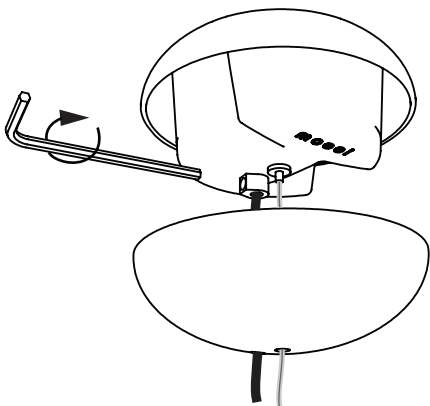

## Prop Light Round Double

**1A**

**1B**

INPUT: 240V AC

visit [www.mooui.com](http://www.mooui.com) for more information about the collection

# m o o o i

Prop Light Round Double

2

3

1  
SIZE 4

4

OPEN