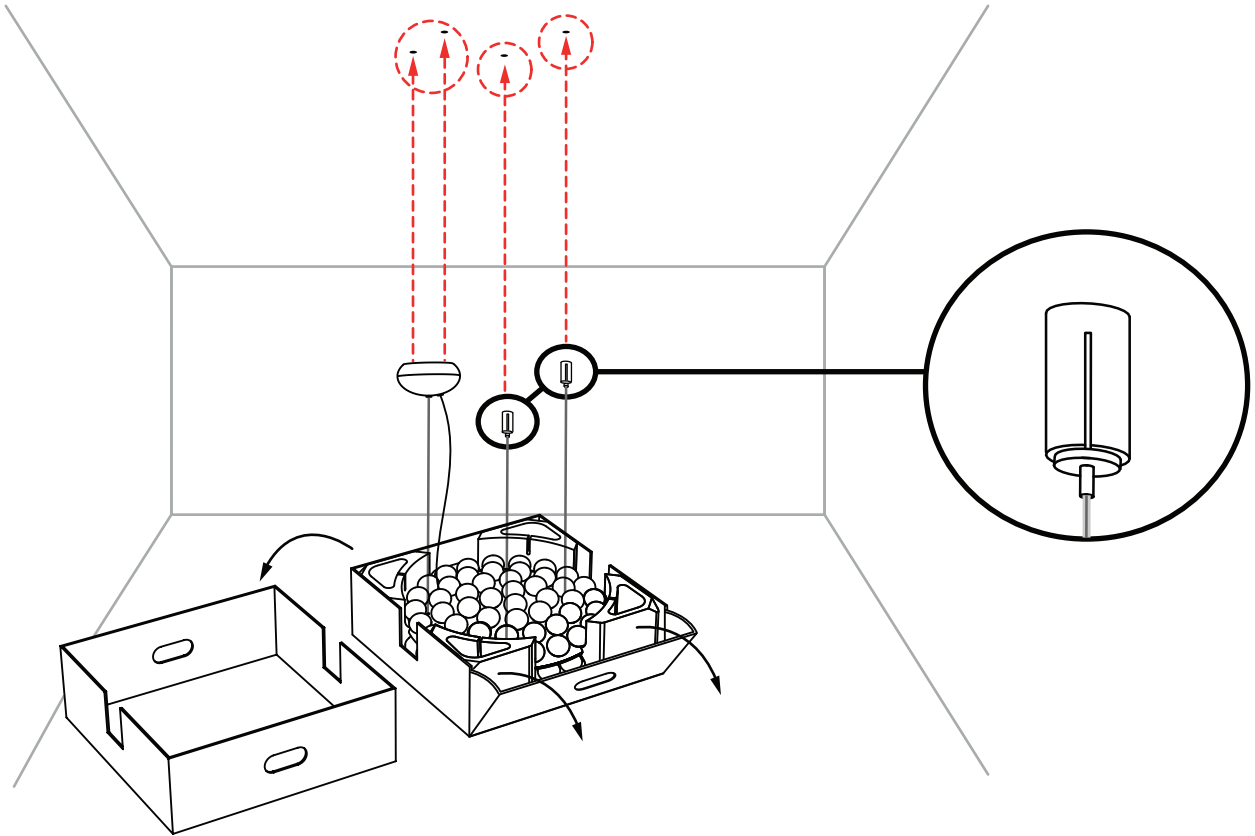

## Prop Light Round Double

**1A**

**1B**

INPUT: 240V AC

visit [www.mooui.com](http://www.mooui.com) for more information about the collection