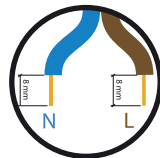

## Prop Light Round Double

**1A**

**1B**

INPUT: 240V AC

visit [www.mooui.com](http://www.mooui.com) for more information about the collection

# m o o o i

Prop Light Round Double

2

3

1  
SIZE 4

4

OPEN