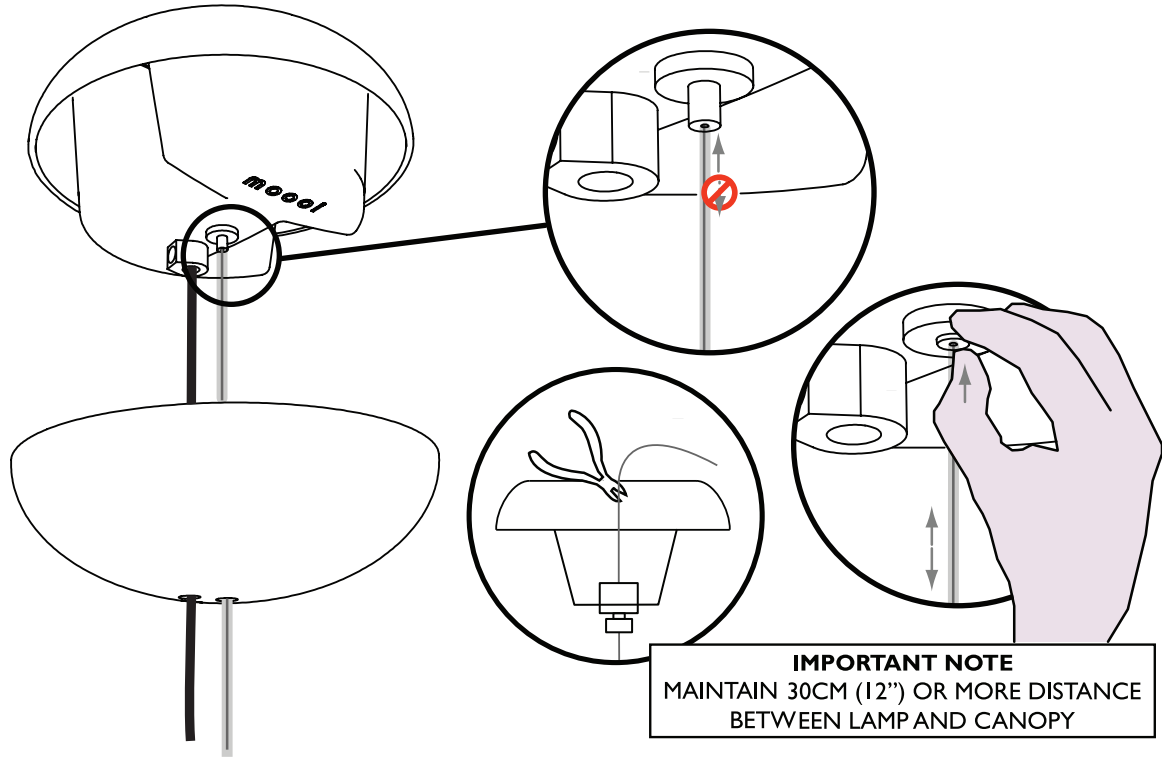

m o o o i

Prop Light Round Double

2