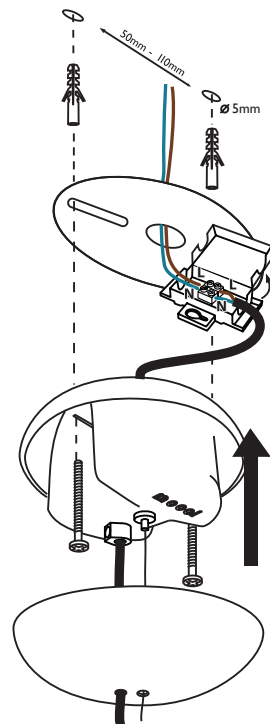

## Prop Light Round Double

**1A**

**1B**

INPUT: 240V AC

visit [www.mooui.com](http://www.mooui.com) for more information about the collection

# m o o o i

Prop Light Round Double

2

3

1  
SIZE 4

4

OPEN

# m o o o i

Prop Light Round Double

5