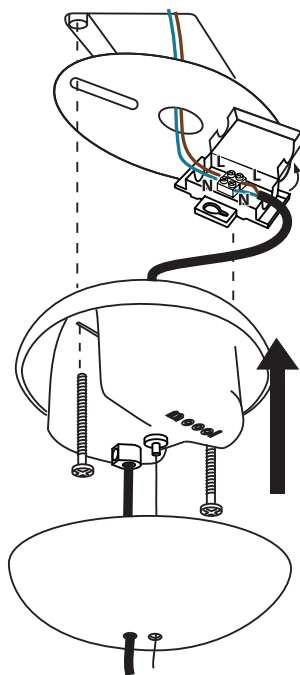

## Prop Light Round Double

**1A**

**1B**

INPUT: 240V AC

visit [www.mooui.com](http://www.mooui.com) for more information about the collection

# m o o o i

Prop Light Round Double

2

3

1  
SIZE 4

4

OPEN