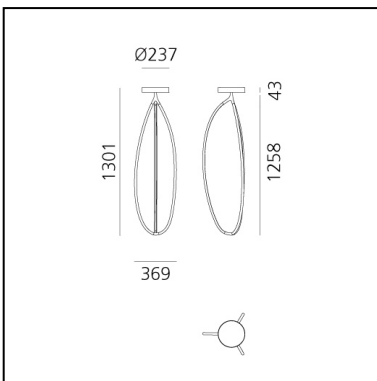

BESCHREIBUNG

Arrival is a complete lamp family with dynamic, flowing shapes that sculpt light with delicate, graphic lines. Branching out from a central joint, common to all the different versions, each model has three arms that form a soft, organic geometric shape through a profile that is both light and structure. Each element has a section that leaves the aluminium profile visible from the outside while generating a light-diffusing surface inside. The resulting elements blend into spaces with a presence that is discreet yet distinctive thanks to the shape and quality of the softly diffused light. These are elegant lighting tools, perfect for use in multiple series or for combining the different versions together depending on the requirements of the installation spaces.

IP20 Dimmbar: