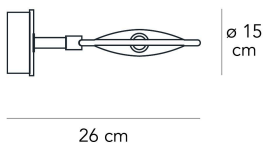

Wall lamp with diffused and dimmable light. By installing the supplied reflector the lamp produces direct/indirect directional light. Painted metal frame. Adjustable satin glass diffuser and reflector made of anodized aluminium. Wall support made of painted polymer. Bulb not included.