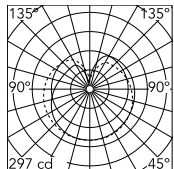

Physical

Colour	24K Gold
Length (mm)	650
Cord length (mm)	2800
Canopy dimension (mm)	36
Canopy width (mm)	113
Net weight (kg)	7
Package volume (m3)	0.25
IP internal	20

Download

Mounting instructions [↓ PDF](#)

Photometric Files

LDT / IES [↓ ZIP](#)

Technical Drawings

2D [↓ ZIP](#)

3D [↓ ZIP](#)

Schematic light drawing

Luminous flux luminaire
3515 lm

Photometric