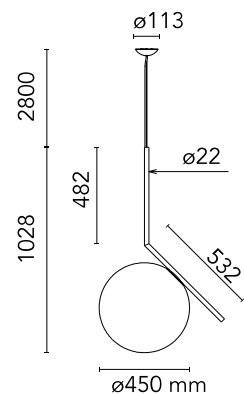

FLOS

F3151044 24K Gold

IC S3 10 Anniversary NEW

Designed by Michael Anastassiades, 2024

LED retrofit

Suspension lamp providing diffused light. Gold plate 24 carat frame. Blown glass opal diffuser.

Are you a professional and your project needs consulting and support?

[BOOK AN APPOINTMENT](#)

Main specifications

EAN	8059607067444
Mounting	Suspension
Environments	Indoor dry location
Light Source Type	Bulb
Lamp category	LED retrofit
Lamp holders	E27
Ilcos	HSGS
Bulb finish	Opal
Number of heads	1

Physical

Colour	24K Gold
Length (mm)	650
Cord length (mm)	2800
Canopy dimension (mm)	36
Canopy width (mm)	113
Net weight (kg)	7
Package volume (m3)	0.25
IP internal	20

Download

Mounting instructions [↓ PDF](#)

Photometric Files

LDT / IES [↓ ZIP](#)

Technical Drawings

2D [↓ ZIP](#)

3D [↓ ZIP](#)

Schematic light drawing

Luminous flux luminaire
3515 lm

Photometric