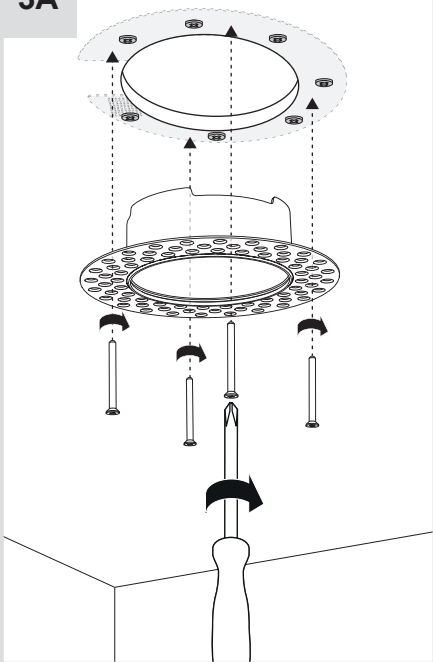

HOY RECESSED DOWNLIGHT TRIM HOY RECESSED DOWNLIGHT TRIMLESS

design
Foster + Partners

i

BM05000

A

BM051...

B

1

∅ 95 mm

i

A**2A****3A****4A**

2B

B

3B

5

6