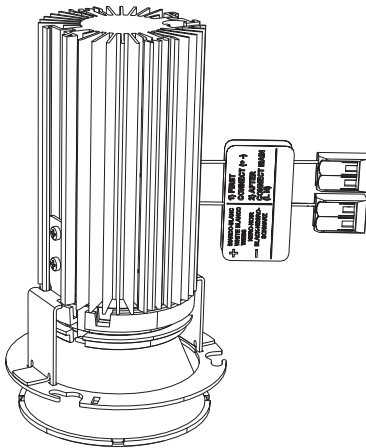

HOY RECESSED DOWNLIGHT TRIM HOY RECESSED DOWNLIGHT TRIMLESS

design
Foster + Partners

i

BM05000

A

BM051...

B

1

∅ 95 mm

i

A**2A****3A****4A**

2B

B

3B

5

6