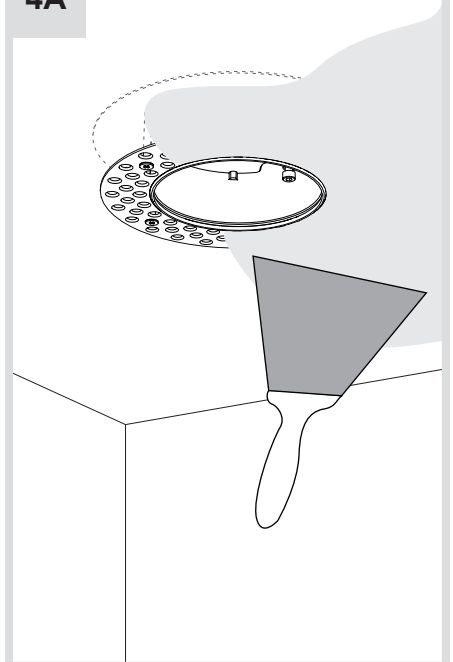

HOY RECESSED DOWNLIGHT TRIM HOY RECESSED DOWNLIGHT TRIMLESS

design
Foster + Partners

i

BM05000

A

BM051...

B

1

∅ 95 mm

i

A**2A****3A****4A**

2B

B

3B

5

6