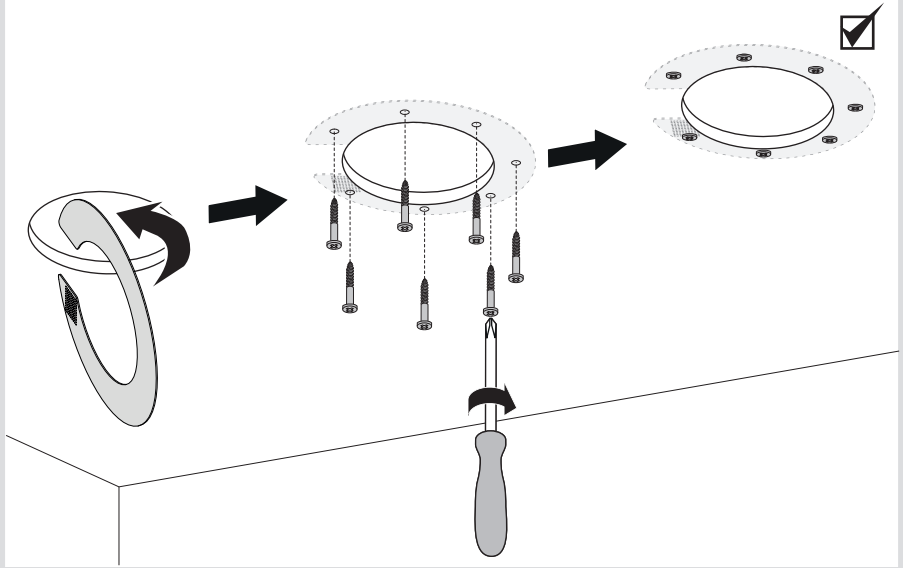

HOY RECESSED DOWNLIGHT TRIM HOY RECESSED DOWNLIGHT TRIMLESS

design
Foster + Partners

i

BM05000

A

BM051...

B

1

∅ 95 mm

i

A**2A****3A****4A**

2B

B

3B

5

6