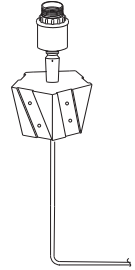

## KILIMANJARO/F

A 5PCS

B 5PCS

C 5PCS

D 20PCS

E 10PCS

F 1PC

1

CE

Model no.: KILIMANJARO/F

Size: dia. 40 x H 145cm

Max: 60W/12W CFL, E27

2