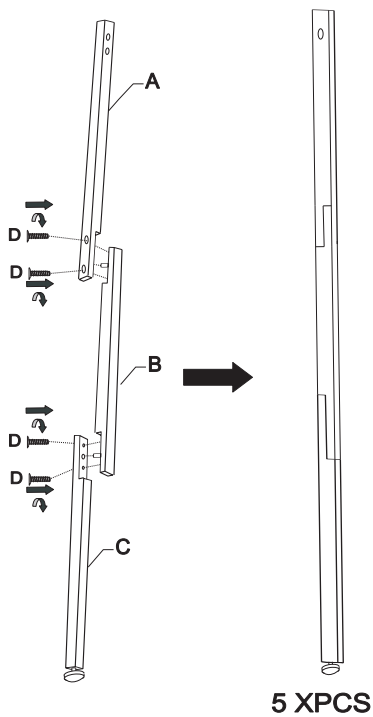

## KILIMANJARO/F

A 5PCS

B 5PCS

C 5PCS

D 20PCS

E 10PCS

F 1PC

1

CE

Model no.: KILIMANJARO/F

Size: dia. 40 x H 145cm

Max: 60W/12W CFL, E27

2