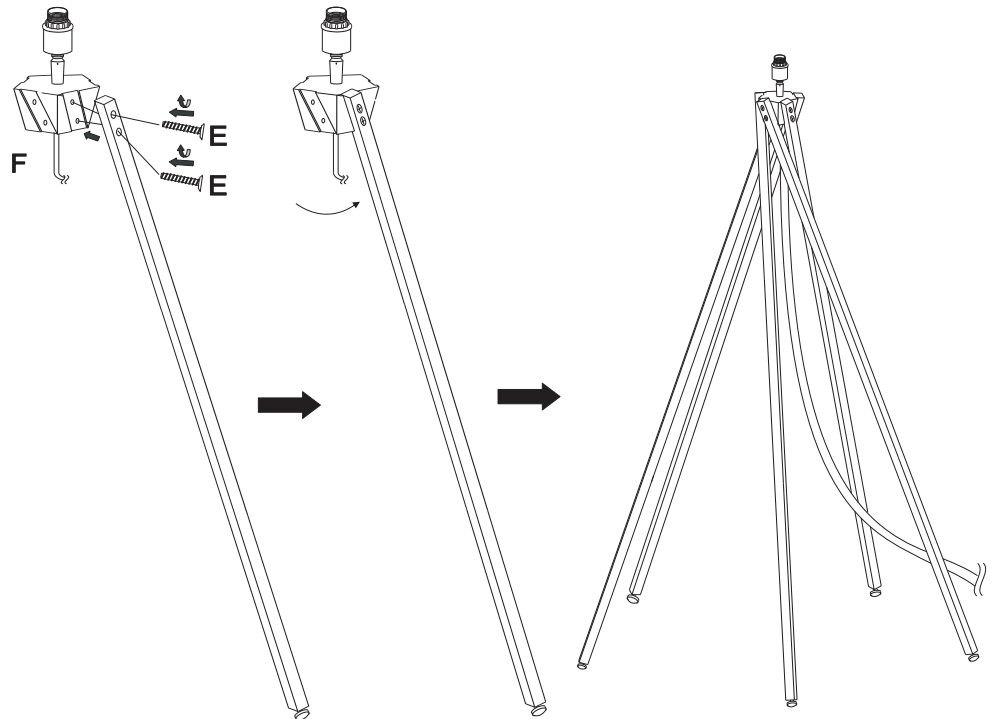

## KILIMANJARO/F

A 5PCS

B 5PCS

C 5PCS

D 20PCS

E 10PCS

F 1PC

1

CE

Model no.: KILIMANJARO/F

Size: dia. 40 x H 145cm

Max: 60W/12W CFL, E27

2