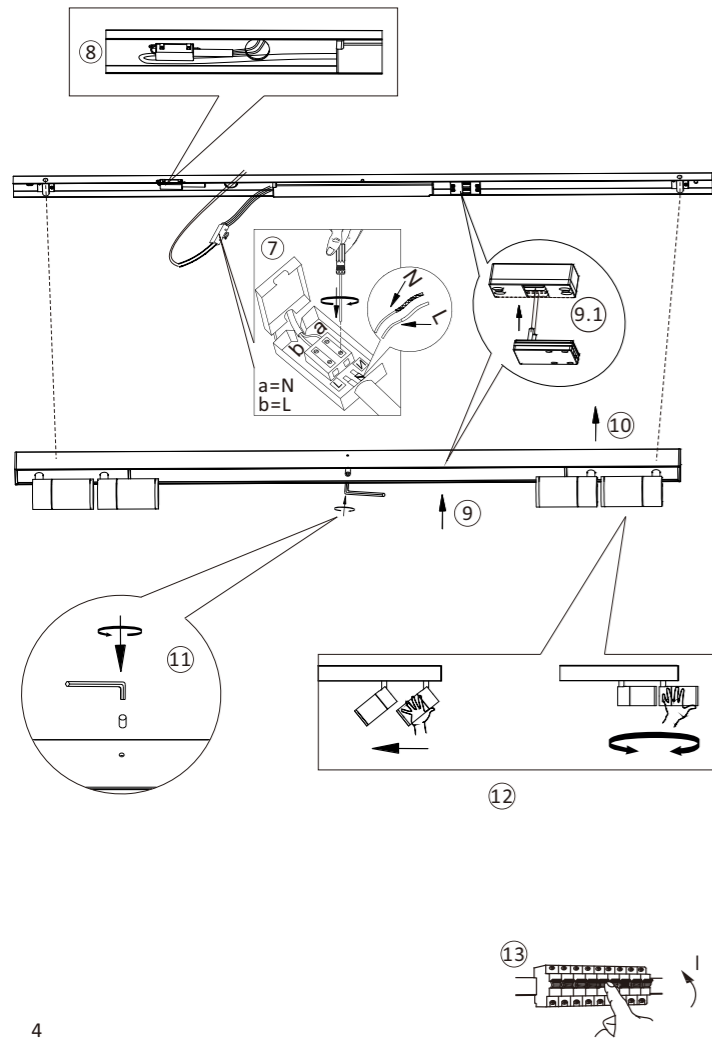

Anlernen der Fernbedienung an die Leuchte

Schalten Sie die Leuchte über den Wandschalter ein. Drücken Sie innerhalb von 5 Sekunden die ON-Taste auf der Fernbedienung. Die Leuchte ist nun angelernt und kann über die Fernbedienung gesteuert werden.

!!! Eine Fernbedienung kann unbegrenzt viele Leuchten steuern. Eine Leuchte kann von einer Fernbedienung angesteuert werden !!!

Assigning the remote control to the light

Switch the light on via the wall switch. Press the ON button on remote control within 5 seconds. The light is now assigned and can be operated by the remote control.

!!! A remote control can control an unlimited number of lights. A light can be operated by one remote control !!!

Beschreibung / Description	Betriebsgröße / Operation data
Batterie / Battery	2x AAA, 1,5V
Sendefrequenz / Transmission frequency	433,92 MHz
Sendeleistung / Transmitting power	1,0 mW
Leerlaufstrom / No-load current	0,001 mA
Betriebsstrom / Operating current	max.15 mA
Reichweite der Fernbedienung / Range of the remote control	6-8 m