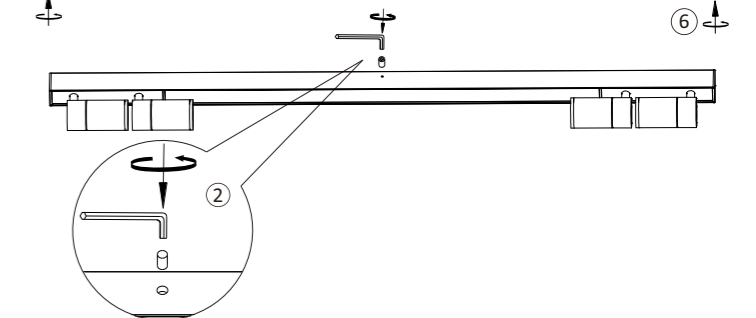

837456 - PURE-LINES

Paul Neuhaus

Paul Neuhaus GmbH

Olakenweg 36 · D-59457 Werl

☎ +49(0)2922 9721 9290

✉ Kundenservice@neuhaus-group.de

www.paul-neuhaus.de

DE

DE Dieses Produkt enthält Lichtquellen der Energieeffizienzklasse <E>.

GB This product contains light sources of energy efficiency class <E>.

FR Ce produit comprend sources lumineuses de classe d'efficacité énergétique <E>.

ES Este producto contiene fuentes de luz de la clase de eficiencia energética <E>.

HR Ovak proizvod sadrži izvori svjetlosti energetskeg razreda <E>.

HU Ez a termék <E> energiahatékonysági osztályba tartozó fényforrások tartalmaz.

IT Questo prodotto contiene una sorgente luminosa della classe di efficienza energetica <E>.

NL Dit product bevat lichtbronnen van energie-efficiëntieklasse <E>.

GB

FR

ES

HR

HU

IT

NL

LED

9 W / 4W

1.080 lm / 480 lm

32 W

1.280 lm

t

25.000 h

T_K

2.700-5.000 K

15.000 x

< 0,5 s

433,92 MHz
1,0 mW

LED

1x LED-Board 24V DC/9W

4x LED-Board 24V DC/4W

1x

2x 1,5V AAA 1x