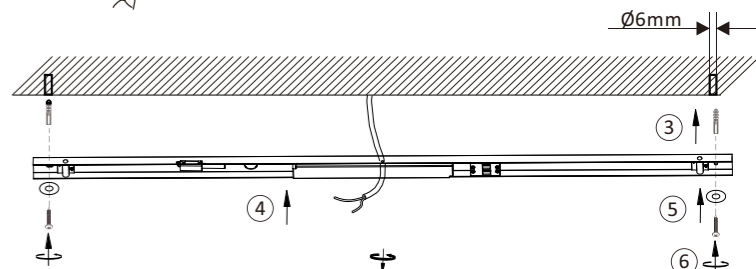

837456 - PURE-LINES

Paul Neuhaus

Paul Neuhaus GmbH

Olakenweg 36 · D-59457 Werl

☎ +49(0)2922 9721 9290

✉ Kundenservice@neuhaus-group.de

www.paul-neuhaus.de

DE

DE Dieses Produkt enthält Lichtquellen der Energieeffizienzklasse <E>.

GB This product contains light sources of energy efficiency class <E>.

FR Ce produit comprend sources lumineuses de classe d'efficacité énergétique <E>.

ES Este producto contiene fuentes de luz de la clase de eficiencia energética <E>.

HR Ovak proizvod sadrži izvori svjetlosti energetskeg razreda <E>.

HU Ez a termék <E> energiahatékonysági osztályba tartozó fényforrások tartalmaz.

IT Questo prodotto contiene una sorgente luminosa della classe di efficienza energetica <E>.

NL Dit product bevat lichtbronnen van energie-efficiëntieklasse <E>.

GB

FR

ES

HR

HU

IT

NL

LED

9 W / 4W

1.080 lm / 480 lm

32 W

1.280 lm

t

25.000 h

T_K

2.700-5.000 K

15.000 x

< 0,5 s

433,92 MHz
1,0 mW

LED

1x LED-Board 24V DC/9W

4x LED-Board 24V DC/4W

1x

2x 1,5V AAA 1x